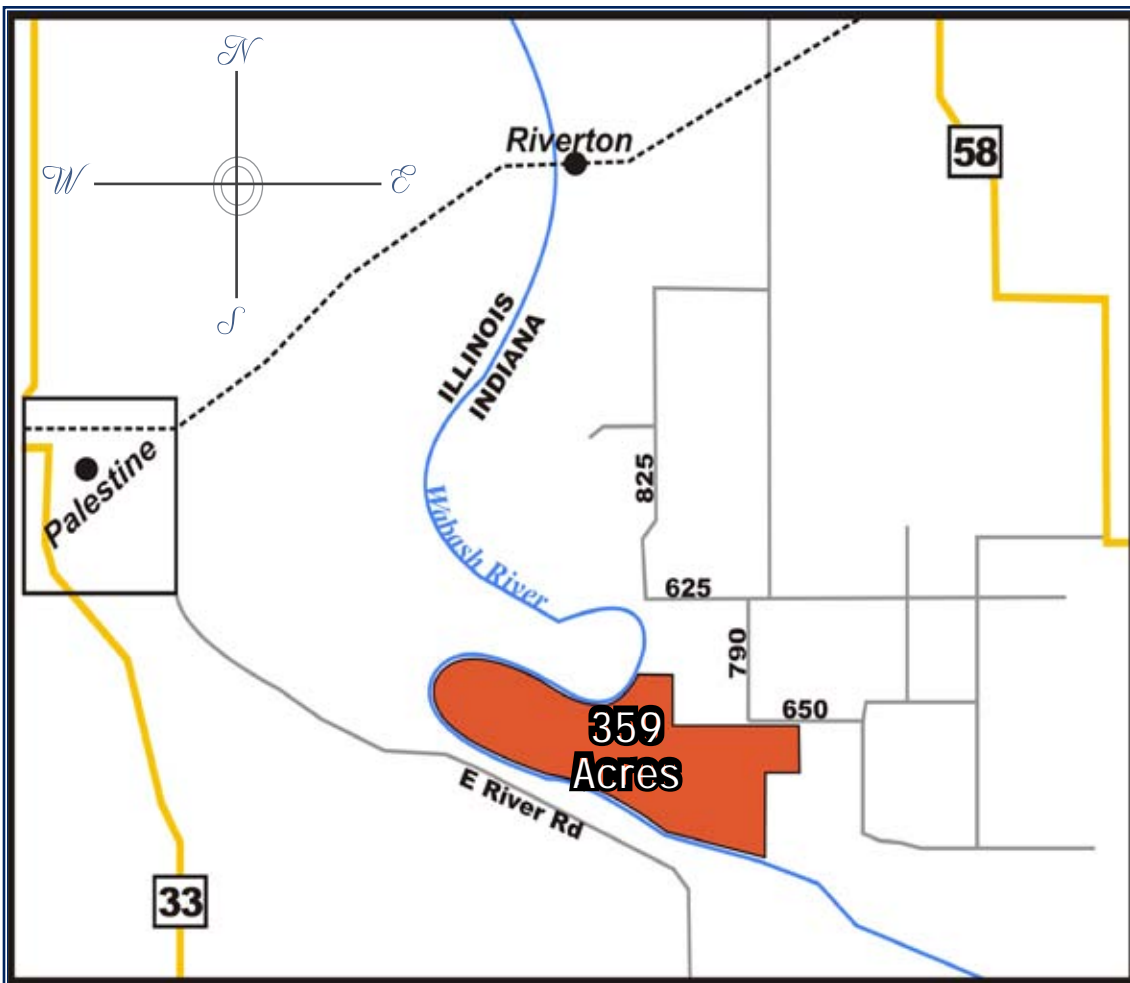

For More Information on this Property CONTACT:

RICK JOHNLOZ
Bluffton, IN
260.824.3130

800.424.2324

www.halderman.com

HALDERMAN
REAL ESTATE
SERVICES

HLS#RAJ-10243

LOCATION

This property is located 6 miles south of Merom, Indiana, on 650 S.

PROPERTY

359.2 Acres with 358.77 in Wetland Reserve Program, an ideal site for recreation or hunting.

SCHOOLS: Sullivan Co. SW, Sullivan H.S.

TAXES: \$2,753. Annual (estimated)

PRICE: \$698,100.

P
r
o
p
e
r
t
y