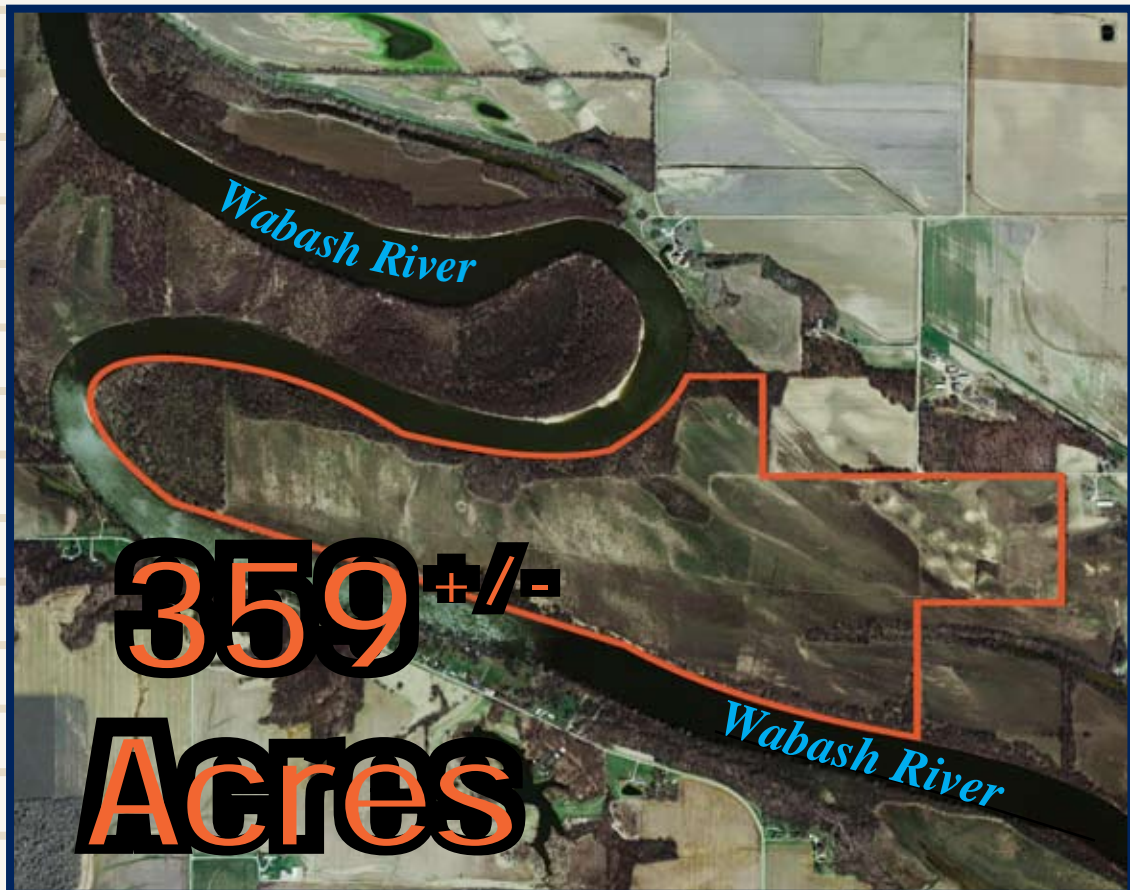

Gill Township, Sullivan County, IN

FOR SALE

Recreational Real Estate

WRP with Trees

Excellent Hunting - Deer, Quail, Turkey & Duck

Wabash River Private Peninsula with Sandy Beach

One Acre Building Site with Electricity

For More Information on this Property CONTACT:

RICK JOHNLOZ
Bluffton, IN
260.824.3130

800.424.2324

www.halderman.com

HALDERMAN
REAL ESTATE
SERVICES

HLS#RAJ-10243

LOCATION

This property is located 6 miles south of Merom, Indiana, on 650 S.

PROPERTY

359.2 Acres with 358.77 in Wetland Reserve Program, an ideal site for recreation or hunting.

SCHOOLS: Sullivan Co. SW, Sullivan H.S.

TAXES: \$2,753. Annual (estimated)

PRICE: \$698,100.

P
r
o
p
e
r
t
y